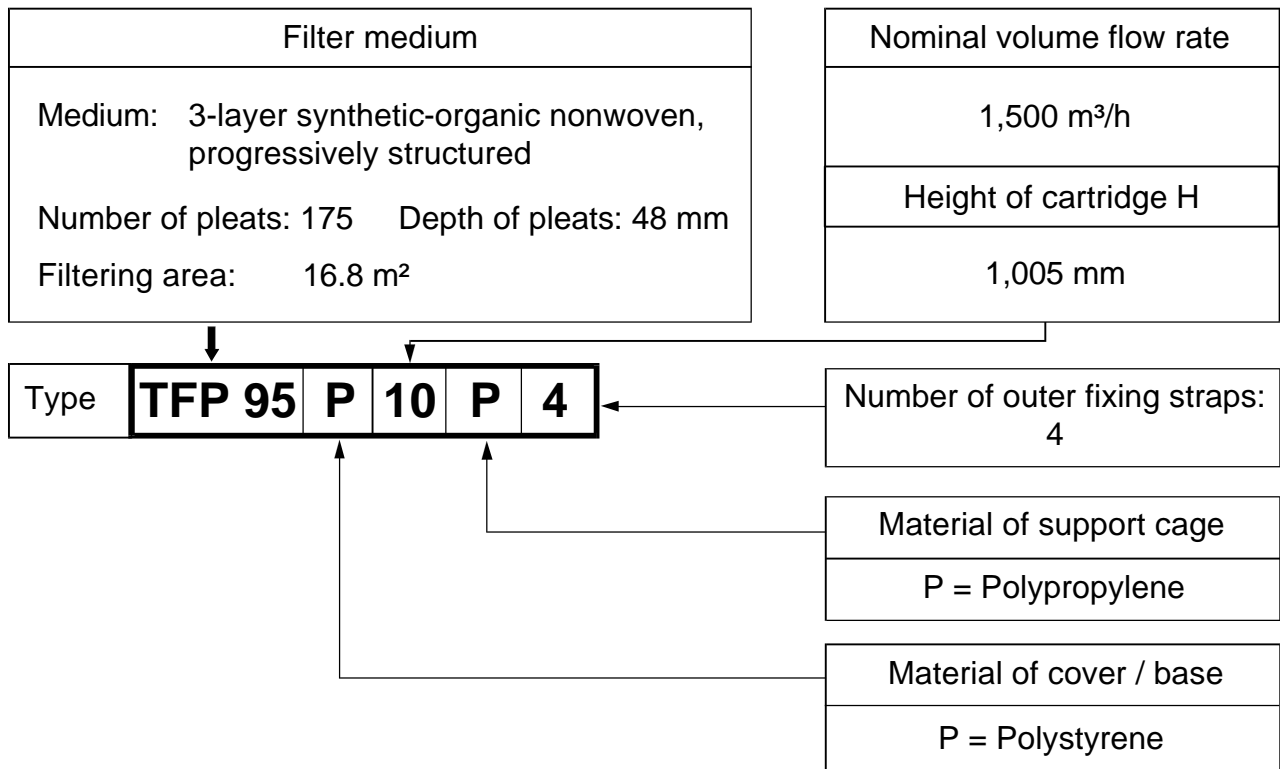

List of parts

Item	Number
Seal	1
Cover	1
Support cage	1
Outer fixing straps	4
Filter medium, pleated	1
Base	1
Seal	1

Necessary accessories for first-time installation: Mounting plate P1

The figures given here are mean values with tolerances due to the normal production fluctuations. Our explicit written confirmation is always required for the correctness and applicability of the information involved in any particular case.