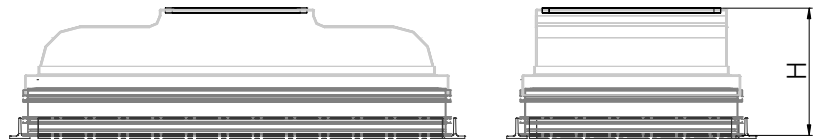

Fan Filter Unit (FFU)

Housing:

The housing consists of an extruded, anodized aluminium frame and an airtight, cast-in plastic plenum hood, thermally formed in one piece, with an integrated fan. It has a port for measuring the raw gas concentration and the operating pressure drop, plus an operating indicator lamp. The removable diffuser, fixed in position with clamping fasteners, is made of perforated aluminium sheeting.

Filter element:

HEPA and ULPA filters of Filter Classes H 14 to U 17 with aluminium frames can be used (see table for technical data). Integrated prefilter made of foamed PU.

Technical data:

- ▶ Fan with AC motor (220 V, 50-60 Hz single-phase, 0.9 A / 0.17 kW)
- ▶ Integrated electronic control with main switch and thermal protection
- ▶ Noise level <52 dB (A) 1.5 m below the filter element
- ▶ Downstream air velocity max. 0.6 m/s, depending on the filter element involved

Fan Filter Unit designation	FFU dimensions (W x L x H) mm	Diffuser area (W x L) mm ²	Air flow rate m ³ /h	Weight kg
FFU-AK-0660x1270x380-AC	660 x 1270 x 380	580 x 1190	1200	26
Designation of the filters suitable for the Fan Filter Unit	Filter dimensions (W x L x H) mm	Filter Class to EN1822	Air flow rate m ³ /h	Pressure drop Pa
SF14-A-0610x1220x068x05-N13N	610 x 1220 x 68	H14	1200	120
SF14-A-0610x1220x088x07-N13N	610 x 1220 x 88	H14	1200	90
SF15-A-0610x1220x068x05-N13N	610 x 1220 x 68	U15	1200	145
SF15-A-0610x1220x088x07-N13N	610 x 1220 x 88	U15	1200	115
SF16-A-0610x1220x068x05-N13N	610 x 1220 x 68	U16	1200	160
SF16-A-0610x1220x088x07-N13N	610 x 1220 x 88	U16	1200	130
SF17-A-0610x1220x068x05-N13N	610 x 1220 x 68	U17	1200	180
SF17-A-0610x1220x088x07-N13N	610 x 1220 x 88	U17	1200	150