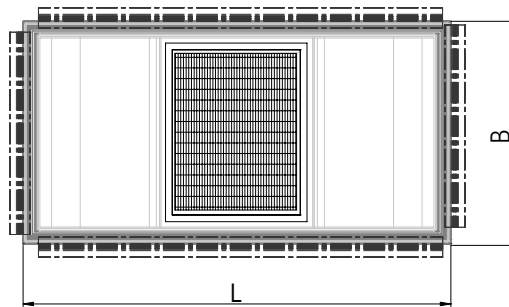

Fan Filter Unit (FFU)

Housing:

The housing consists of an extruded, anodized aluminium frame and an airtight, cast-in plastic plenum hood, thermally formed in one piece, with an integrated fan. It has a port for measuring the raw gas concentration and the operating pressure drop, plus an operating indicator lamp. The removable diffuser, fixed in position with clamping fasteners, is made of perforated aluminium sheeting.

Filter element:

HEPA and ULPA filters of Filter Classes H 14 to U 17 with aluminium frames can be used (see table for technical data). Integrated prefilter made of foamed PU.

Technical data:

- ▶ Fan with AC motor (220 V, 50-60 Hz single-phase, 0.9 A / 0.17 kW)
- ▶ Integrated electronic control with main switch and thermal protection
- ▶ Noise level <52 dB (A) 1.5 m below the filter element
- ▶ Downstream air velocity max. 0.6 m/s, depending on the filter element involved

Fan Filter Unit designation	FFU dimensions (W x L x H) mm	Diffuser area (W x L) mm ²	Air flow rate m ³ /h	Weight kg
FFU-AK-0660x1270x380-AC	660 x 1270 x 380	580 x 1190	1200	26
Designation of the filters suitable for the Fan Filter Unit	Filter dimensions (W x L x H) mm	Filter Class to EN1822	Air flow rate m ³ /h	Pressure drop Pa
SF14-A-0610x1220x068x05-N13N	610 x 1220 x 68	H14	1200	120
SF14-A-0610x1220x088x07-N13N	610 x 1220 x 88	H14	1200	90
SF15-A-0610x1220x068x05-N13N	610 x 1220 x 68	U15	1200	145
SF15-A-0610x1220x088x07-N13N	610 x 1220 x 88	U15	1200	115
SF16-A-0610x1220x068x05-N13N	610 x 1220 x 68	U16	1200	160
SF16-A-0610x1220x088x07-N13N	610 x 1220 x 88	U16	1200	130
SF17-A-0610x1220x068x05-N13N	610 x 1220 x 68	U17	1200	180
SF17-A-0610x1220x088x07-N13N	610 x 1220 x 88	U17	1200	150